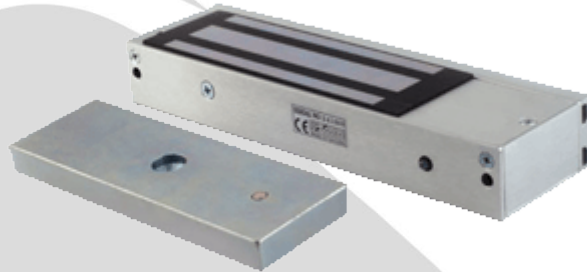

SINGLE DOOR MAGNETIC LOCK (1200LBS) AND ZL BRACKET

AALE04

Magnetic Lock 1200 is a key with magnetic force that can lock doors with power up to 1200 Lbs (545 Kgs). With such high adhesion strength and high quality, Magnetic Lock is very suitable for large doors / heavy such as warehouse door, main door, fence. Magnetic Lock 1200 can be integrated various access controller with 12/24 VDC trigger

Attributes

Power Input	12/24 VDC
Holding Force	545 kg
Size	266(L) x 67(W) x 39(D) mm